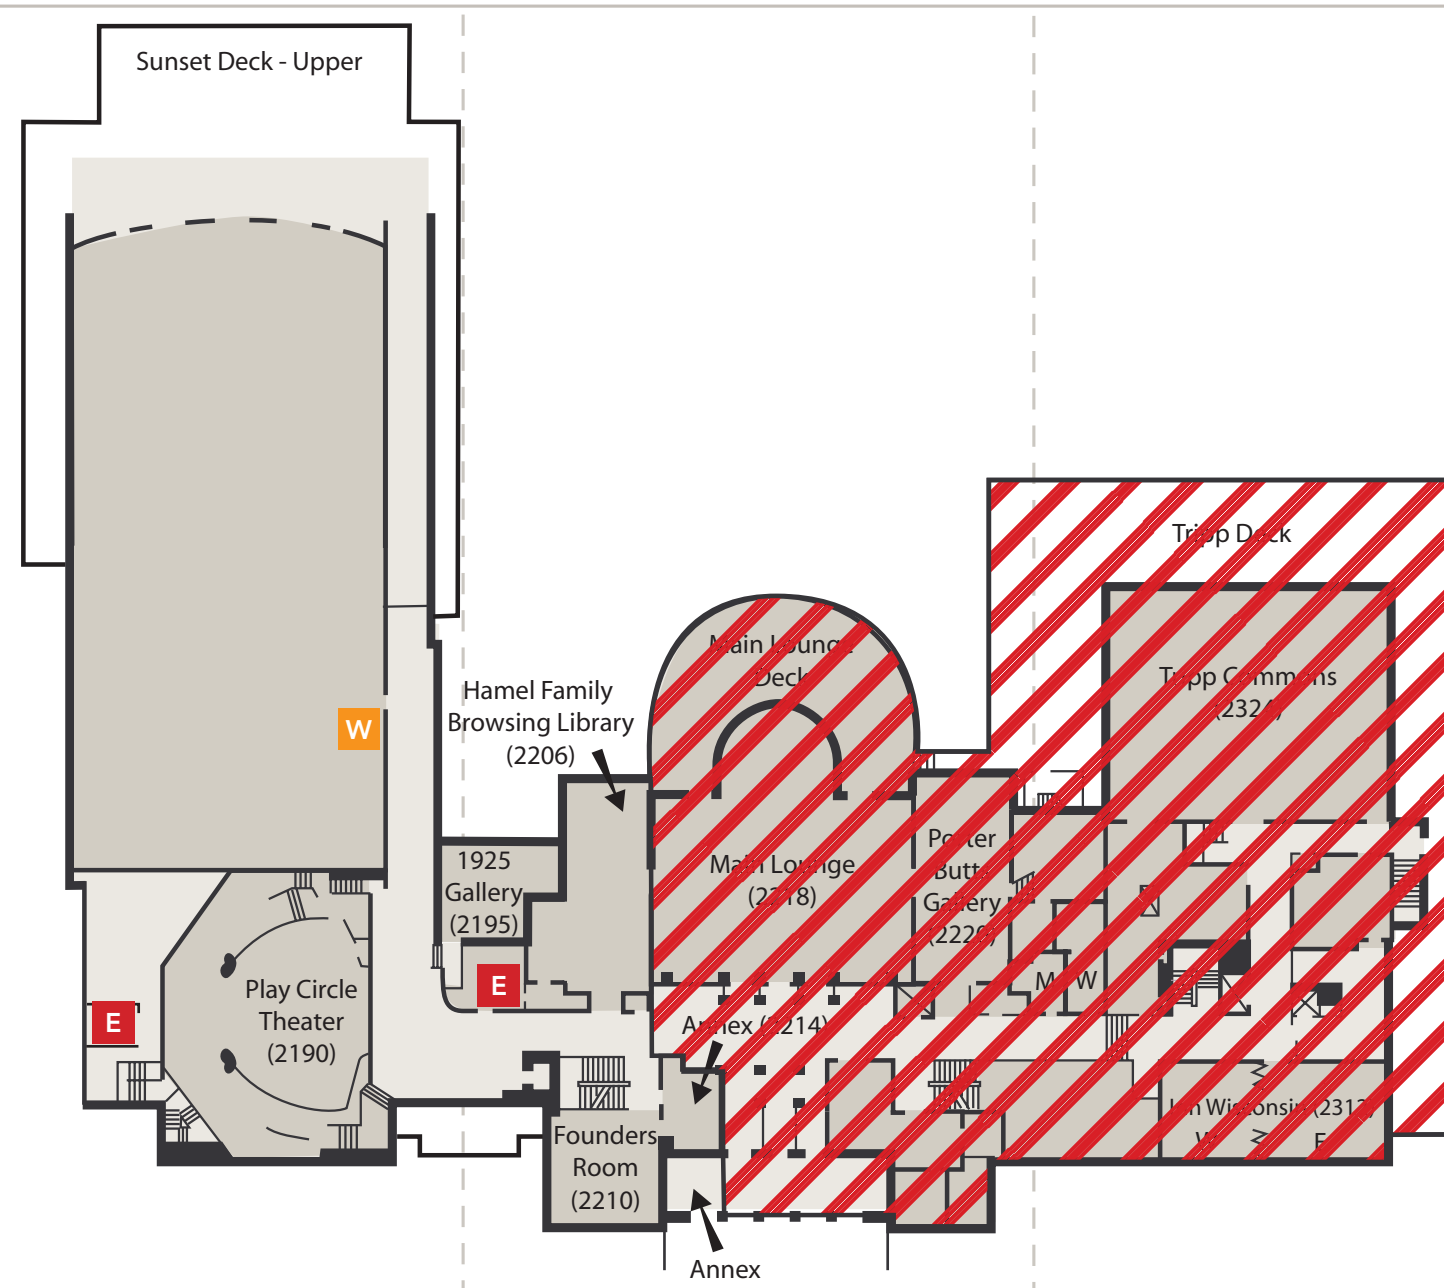

5

- Directors Suite (5195)
- Elevator
- Lakeview Room (5195D)
- Marketing (5218)
- Restroom
- Willis L. Jones Leadership Center (5231)
- Wisconsin Union Directorate (5231)

4

- Accounting (4187)
- Council Room (4195)
- Elevator
- Human Resources, Training & Payroll (4186)
- Langdon Room (4204)
- Restroom
- Under Construction**
- Capitol View
- Class of '24 Reception Room
- Great Hall
- Guestrooms

3

- Elevator
- Theater Offices (3193)
- Under Construction**
- Beefeaters
- Board Room
- Old Madison
- Restroom

2

- Annex (2214)
- Class of 1925 Gallery (2195)
- Elevators
- Founders Room (2210)
- Fredric March Play Circle (2190)
- Hamel Family Browsing Library (2206)
- Restroom
- Sunset Deck - Upper
- Under Construction**
- Campus Event Services Office
- Inn Wisconsin
- Main Lounge
- Main Lounge Deck
- Porter Butts Gallery
- Profile Room
- Tripp Commons
- Tripp Deck

1

- ATM
- Box Office (1182)
- Building Manager (1186)
- Campus & Community Information (1186)
- Daily Scoop (1206)
- Der Rathskeller, seating only (1201)
- Der Stiftskeller (1205)
- Elevators
- Essentials (1206)
- Fan Taylor Lobby (1130)
- Membership (1206)
- Paul Bunyan Room (1206)
- Restrooms
- Shannon Hall (1130)
- Shannon Sunset Lounge (1133)
- Subskeller
- Sunset Deck
- Under Construction**
- Dining Services Offices
- Essentials Supervisor
- Essentials/Wisconsin Union Store
- Guestrooms Check-in (Essentials)
- Lakefront on Langdon
- Peet's Coffee and Tea
- Trophy Room

Open & Awesome, Even During Construction

FOOD/DRINK

- Daily Scoop in Paul Bunyan Room
- Der Stiftskeller
- Subskeller
- Brat Stand (seasonal)

STUDY SPOTS

- Bradley (Harold C.) Lounge
- Hamel Family Browsing Library
- Sunset Deck
- Sunset Deck Upper
- Shannon Sunset Lounge
- Der Rathskeller, seating only