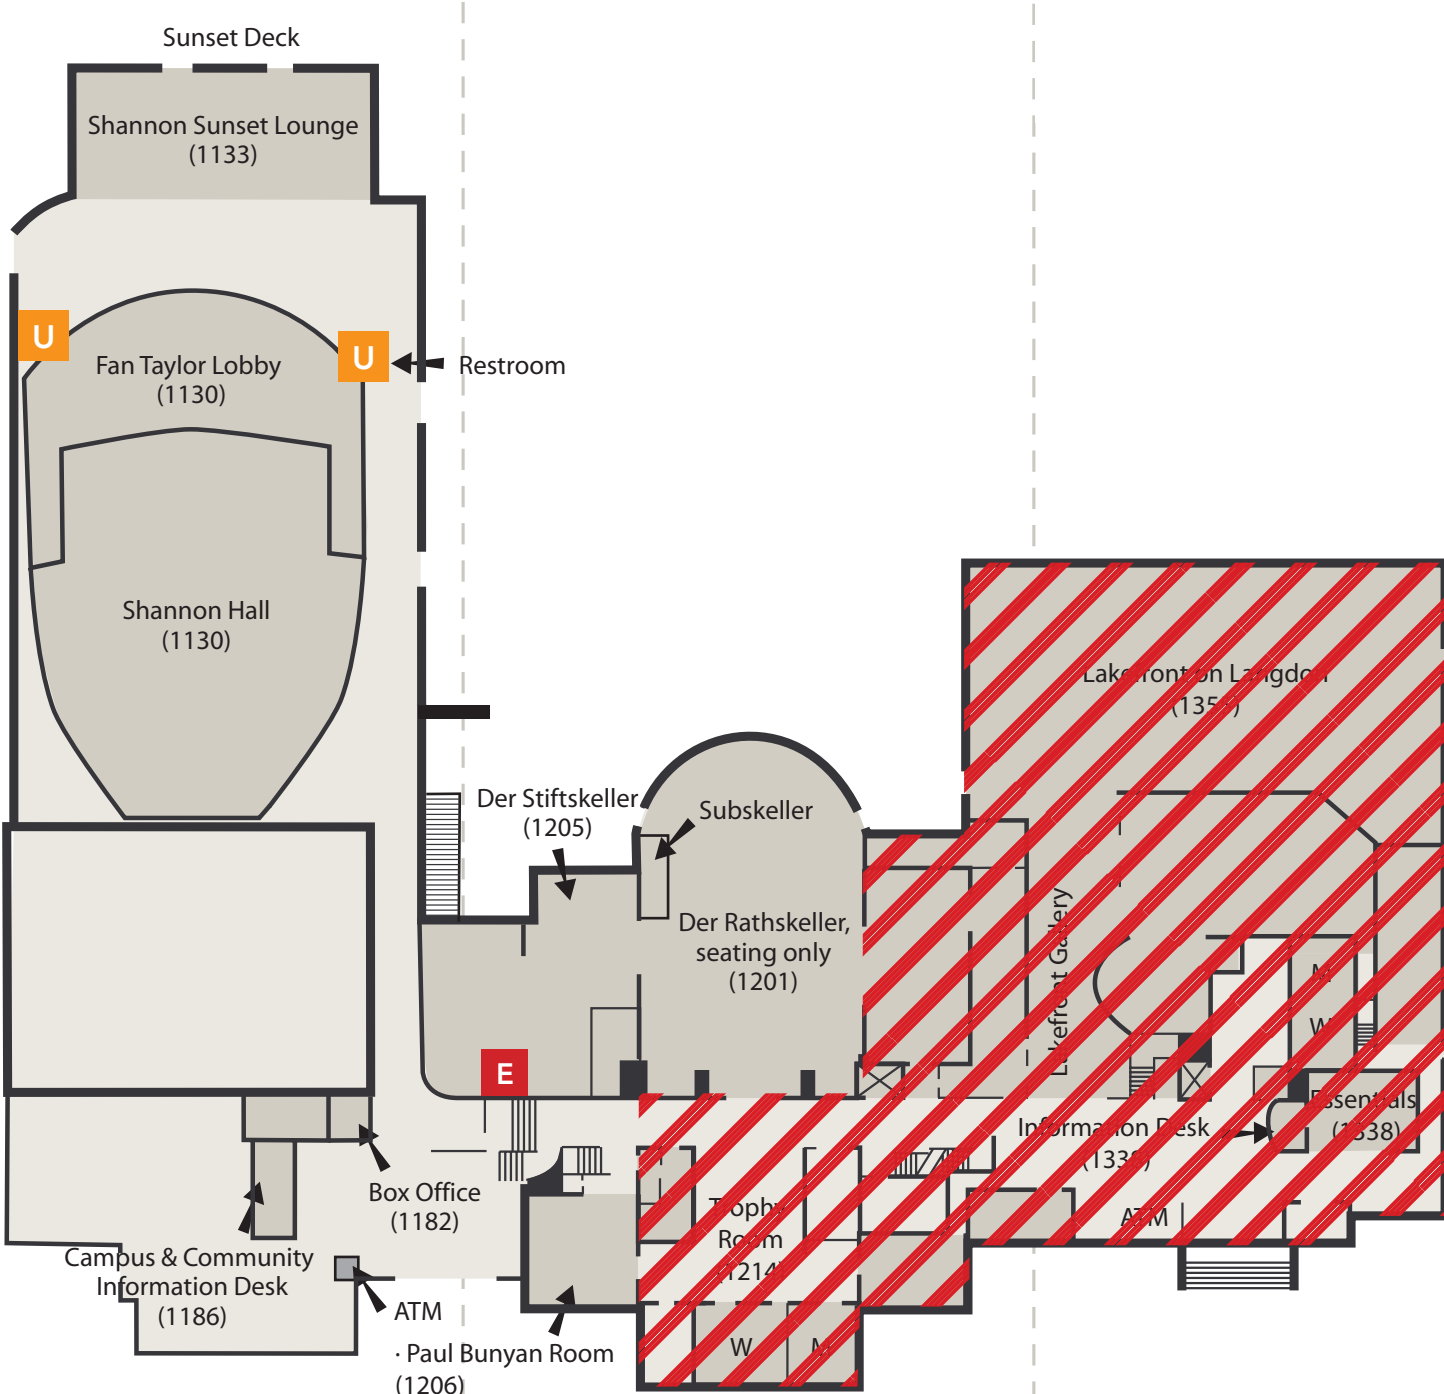

5

- Directors Suite (5195)
- Elevator
- Lakeview Room (5195D)
- Marketing (5218)
- Restroom
- Willis L. Jones Leadership Center (5231)
- Wisconsin Union Directorate (5231)

4

- Accounting (4187)
- Council Room (4195)
- Elevator
- Human Resources, Training & Payroll (4186)
- Langdon Room (4204)
- Restroom
- Under Construction**
- Capitol View
- Class of '24 Reception Room
- Great Hall
- Guestrooms

3

- Elevator
- Theater Offices (3193)
- Under Construction**
- Beefeaters
- Board Room
- Old Madison
- Restroom

2

- Annex (2214)
- Class of 1925 Gallery (2195)
- Elevators
- Founders Room (2210)
- Fredric March Play Circle (2190)
- Hamel Family Browsing Library (2206)
- Restroom
- Sunset Deck - Upper
- Under Construction**
- Campus Event Services Office
- Inn Wisconsin
- Main Lounge
- Main Lounge Deck
- Porter Butts Gallery
- Profile Room
- Tripp Commons
- Tripp Deck

1

- ATM
- Box Office (1182)
- Building Manager (1186)
- Campus & Community Information (1186)
- Daily Scoop (1206)
- Der Rathskeller, seating only (1201)
- Der Stiftskeller (1205)
- Elevators
- Essentials (1206)
- Fan Taylor Lobby (1130)
- Membership (1206)
- Paul Bunyan Room (1206)
- Restrooms
- Shannon Hall (1130)
- Shannon Sunset Lounge (1133)
- Subskeller
- Sunset Deck
- Under Construction**
- Dining Services Offices
- Essentials Supervisor
- Essentials/Wisconsin Union Store
- Guestrooms Check-in (Essentials)
- Lakefront on Langdon
- Peet's Coffee and Tea
- Trophy Room

Open & Awesome, Even During Construction

FOOD/DRINK

- Daily Scoop in Paul Bunyan Room
- Der Stiftskeller
- Subskeller
- Brat Stand (seasonal)

STUDY SPOTS

- Bradley (Harold C.) Lounge
- Hamel Family Browsing Library
- Sunset Deck
- Sunset Deck Upper
- Shannon Sunset Lounge
- Der Rathskeller, seating only