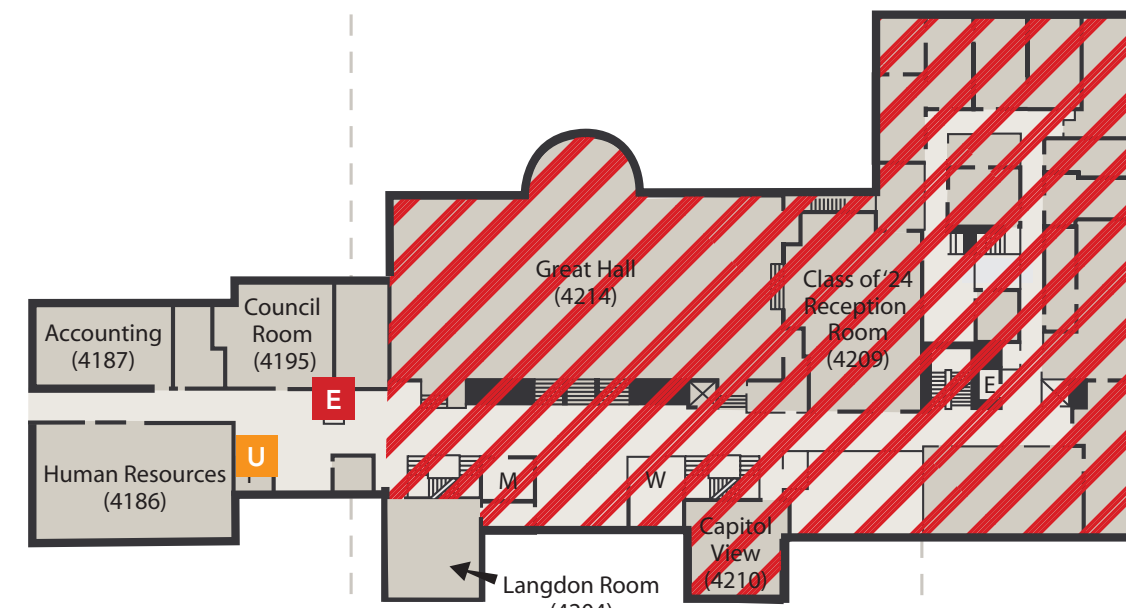

5

- Directors Suite (5195)
- Elevator
- Lakeview Room (5195D)
- Marketing (5218)
- Restroom
- Willis L. Jones Leadership Center (5231)
- Wisconsin Union Directorate (5231)

4

- Accounting (4187)
- Council Room (4195)
- Elevator
- Human Resources, Training & Payroll (4186)
- Langdon Room (4204)
- Restroom
- Under Construction**
- Capitol View
- Class of '24 Reception Room
- Great Hall
- Guestrooms

3

- Elevator
- Theater Offices (3193)
- Under Construction**
- Beefeaters
- Board Room
- Old Madison
- Restroom

2

- Annex (2214)
- Class of 1925 Gallery (2195)
- Elevators
- Founders Room (2210)
- Fredric March Play Circle (2190)
- Hamel Family Browsing Library (2206)
- Restroom
- Sunset Deck - Upper
- Under Construction**
- Campus Event Services Office
- Inn Wisconsin
- Main Lounge
- Main Lounge Deck
- Porter Butts Gallery
- Profile Room
- Tripp Commons
- Tripp Deck