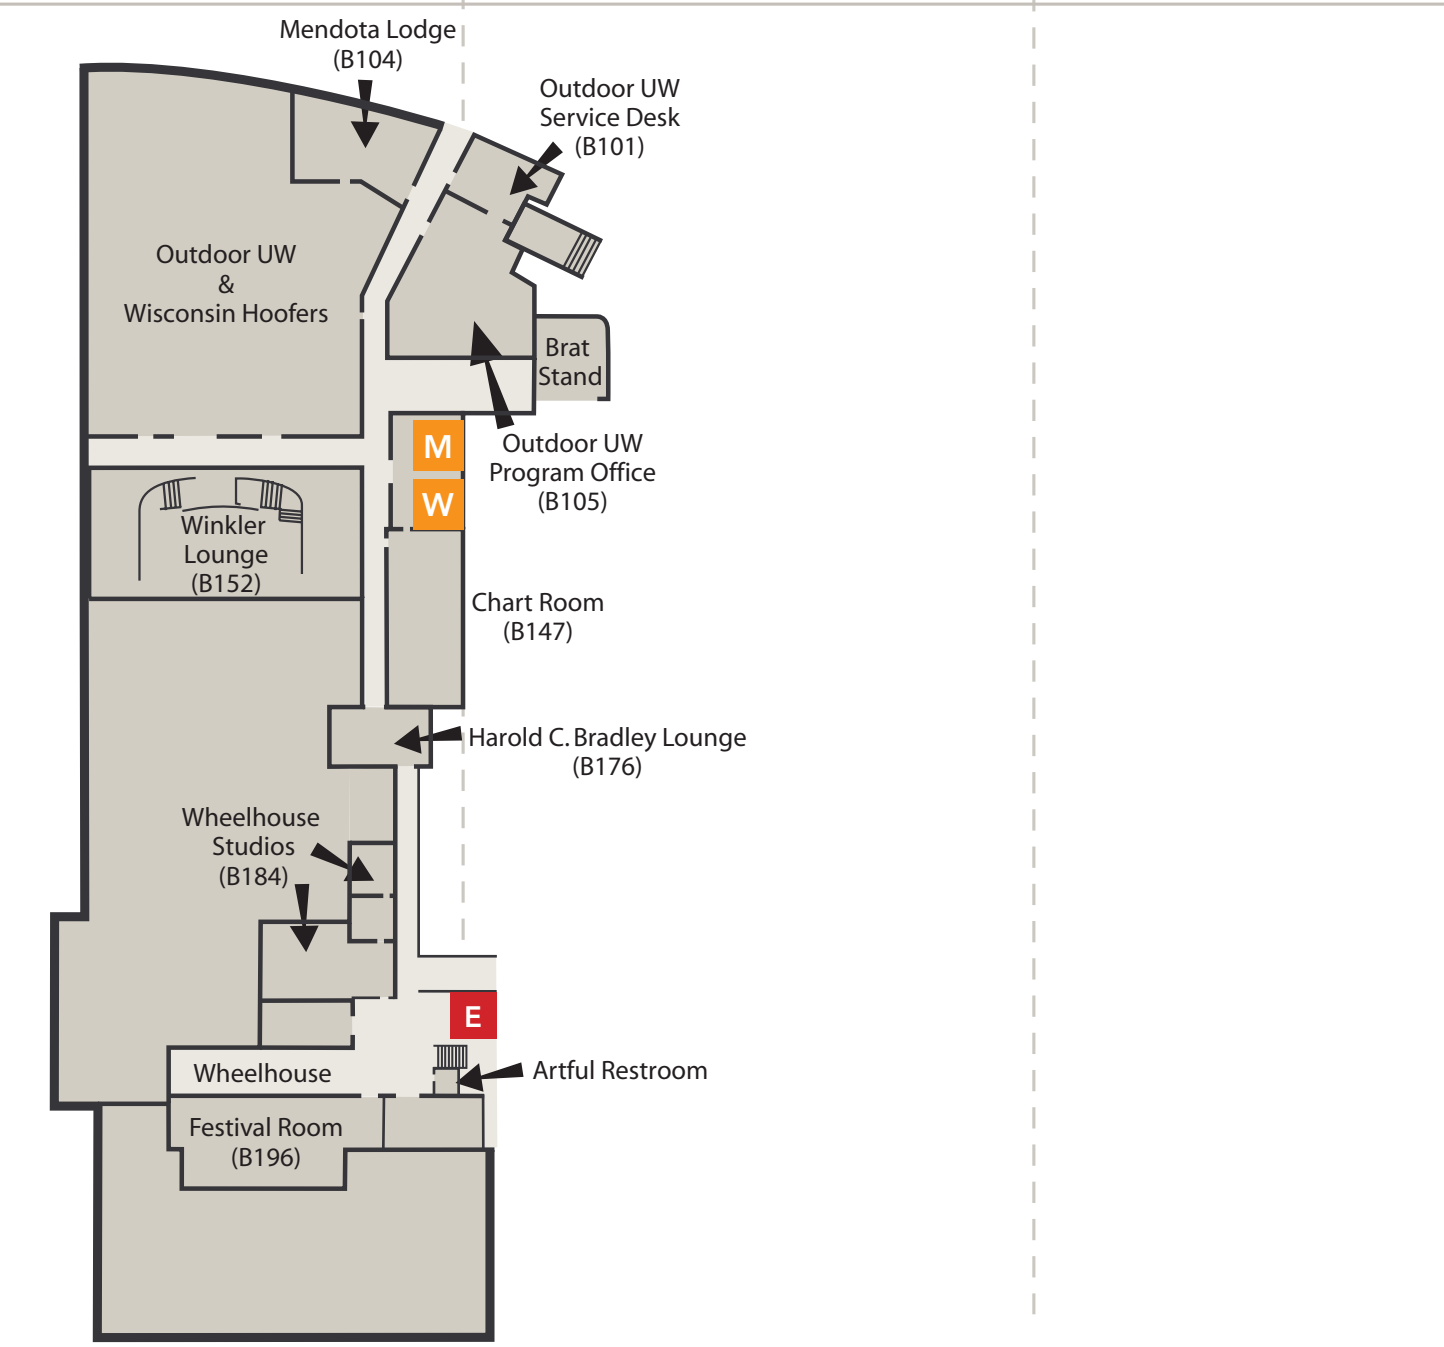

5

- Directors Suite (5195)
- Elevator
- Lakeview Room (5195D)
- Marketing (5218)
- Restroom
- Willis L. Jones Leadership Center (5231)
- Wisconsin Union Directorate (5231)

4

- Accounting (4187)
- Council Room (4195)
- Elevator
- Human Resources, Training & Payroll (4186)
- Langdon Room (4204)
- Restroom
- Under Construction**
- Capitol View
- Class of '24 Reception Room
- Great Hall
- Guestrooms

3

- Elevator
- Theater Offices (3193)
- Under Construction**
- Beefeaters
- Board Room
- Old Madison
- Restroom

2

- Annex (2214)
- Class of 1925 Gallery (2195)
- Elevators
- Founders Room (2210)
- Fredric March Play Circle (2190)
- Hamel Family Browsing Library (2206)
- Restroom
- Sunset Deck - Upper
- Under Construction**
- Campus Event Services Office
- Inn Wisconsin
- Main Lounge
- Main Lounge Deck
- Porter Butts Gallery
- Profile Room
- Tripp Commons
- Tripp Deck

1

- ATM
- Box Office (1182)
- Building Manager (1186)
- Campus & Community Information (1186)
- Daily Scoop (1206)
- Der Rathskeller, seating only (1201)
- Der Stiftskeller (1205)
- Elevators
- Essentials (1206)
- Fan Taylor Lobby (1130)
- Membership (1206)
- Paul Bunyan Room (1206)
- Restrooms
- Shannon Hall (1130)
- Shannon Sunset Lounge (1133)
- Subskeller
- Sunset Deck
- Under Construction**
- Dining Services Offices
- Essentials Supervisor
- Essentials/Wisconsin Union Store
- Guestrooms Check-in (Essentials)
- Lakefront on Langdon
- Peet's Coffee and Tea
- Trophy Room

Open & Awesome, Even During Construction

FOOD/DRINK

- Daily Scoop in Paul Bunyan Room
- Der Stiftskeller
- Subskeller
- Brat Stand (seasonal)

STUDY SPOTS

- Bradley (Harold C.) Lounge
- Hamel Family Browsing Library
- Sunset Deck
- Sunset Deck Upper
- Shannon Sunset Lounge
- Der Rathskeller, seating only