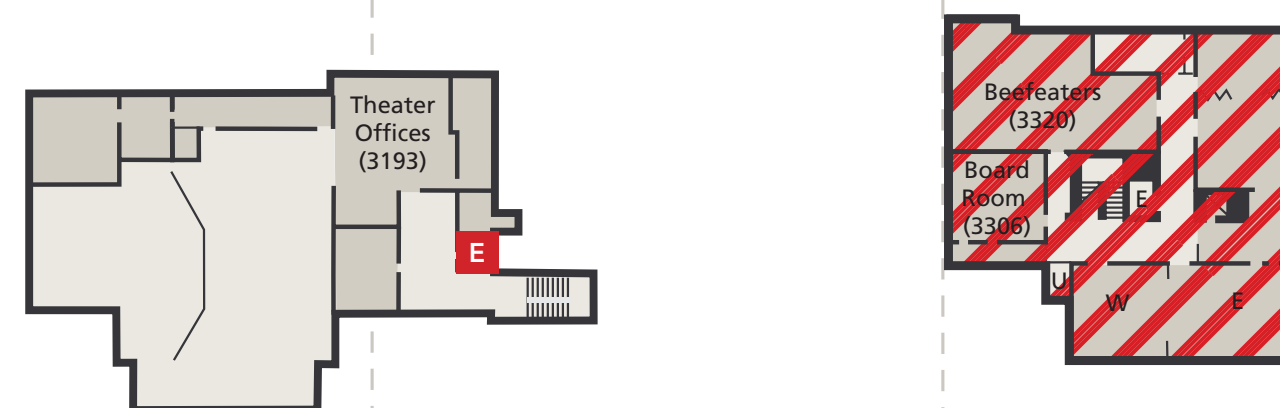

 Under Construction

Learn more about the Memorial Union Reinvestment (MUR) at unionreinvestment.wisc.edu

Questions? Call Campus & Community Information Desk at Memorial Union
 608.265.3000

WEST WING CENTRAL CORE EAST WING

5

- Directors Suite (5195)
- Elevator
- Lakeview Room (5195D)
- Marketing (5218)
- Restroom
- Willis L. Jones Leadership Center (5231)
- Wisconsin Union Directorate (5231)

4

- Accounting (4187)
- Council Room (4195)
- Elevator
- Human Resources, Training & Payroll (4186)
- Langdon Room (4204)
- Restroom
- Under Construction**
- Capitol View
- Class of '24 Reception Room
- Great Hall
- Guestrooms

3

- Elevator
- Theater Offices (3193)
- Under Construction**
- Beefeaters
- Board Room
- Old Madison
- Restroom

2

- Annex (2214)
- Class of 1925 Gallery (2195)
- Elevators
- Founders Room (2210)
- Fredric March Play Circle (2190)
- Hamel Family Browsing Library (2206)
- Restroom
- Sunset Deck - Upper
- Under Construction**
- Campus Event Services Office
- Inn Wisconsin
- Main Lounge
- Main Lounge Deck
- Porter Butts Gallery
- Profile Room
- Tripp Commons
- Tripp Deck