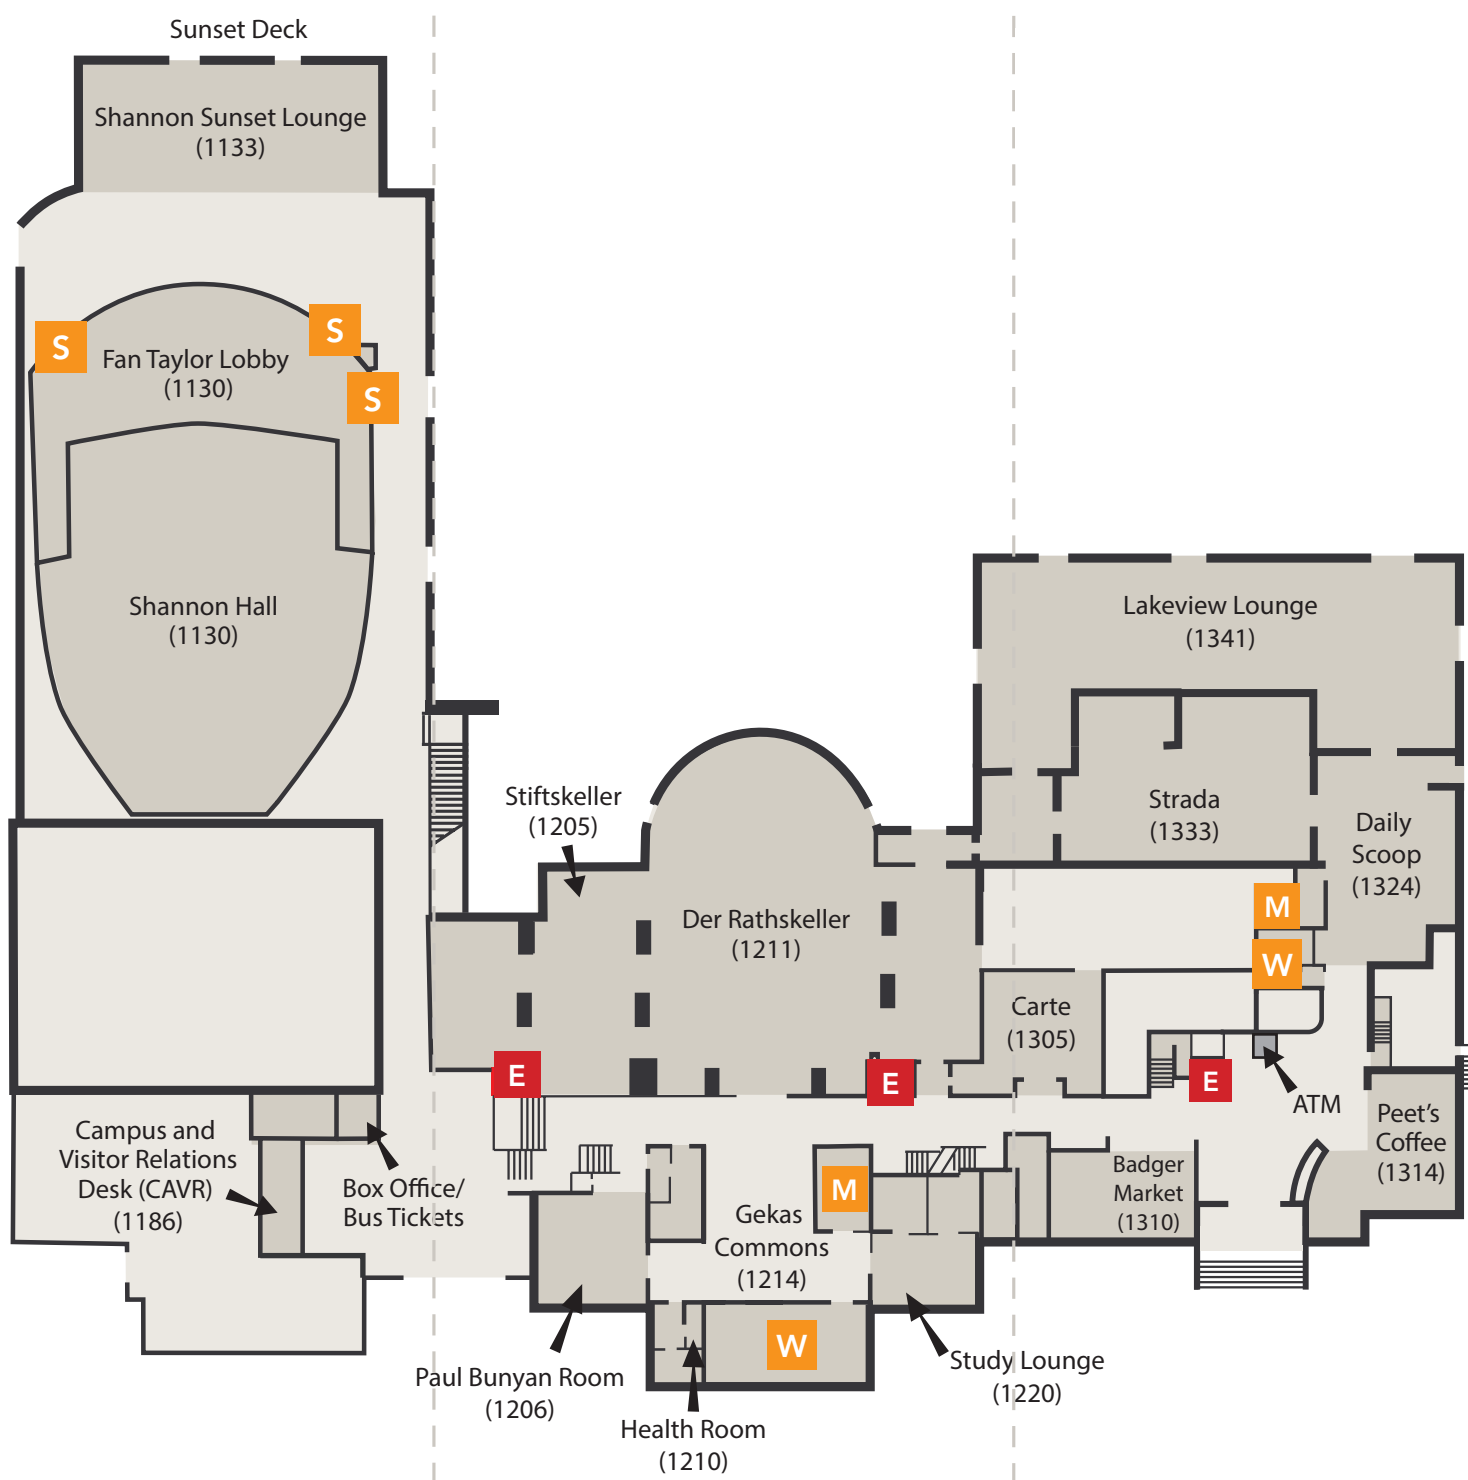

WEST WING

CENTRAL CORE

EAST WING

1