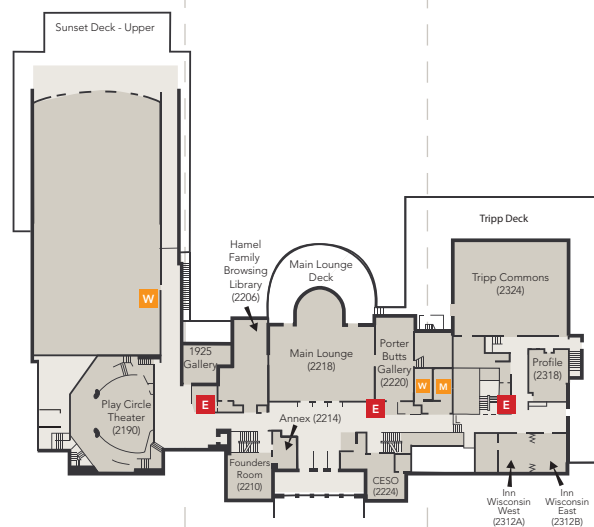

Memorial Union Directory

(Alphabetical)