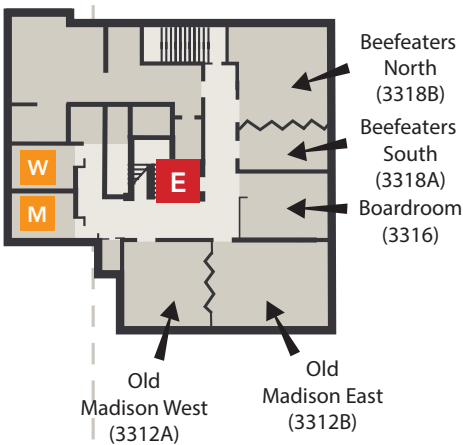

Questions? Call the Campus and Visitor Relations information desk at Memorial Union 608.265.3000

Find us online at [union.wisc.edu](http://union.wisc.edu)

WEST WING

CENTRAL CORE

EAST WING

5R

WEST WING

CENTRAL CORE

EAST WING

WEST WING

CENTRAL CORE

EAST WING

WEST WING

CENTRAL CORE

EAST WING

2

WEST WING

CENTRAL CORE

EAST WING

WEST WING

CENTRAL CORE

EAST WING

Lower  
Level