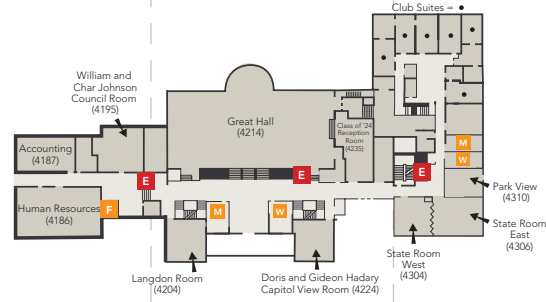

Memorial Union Directory

(Alphabetical)