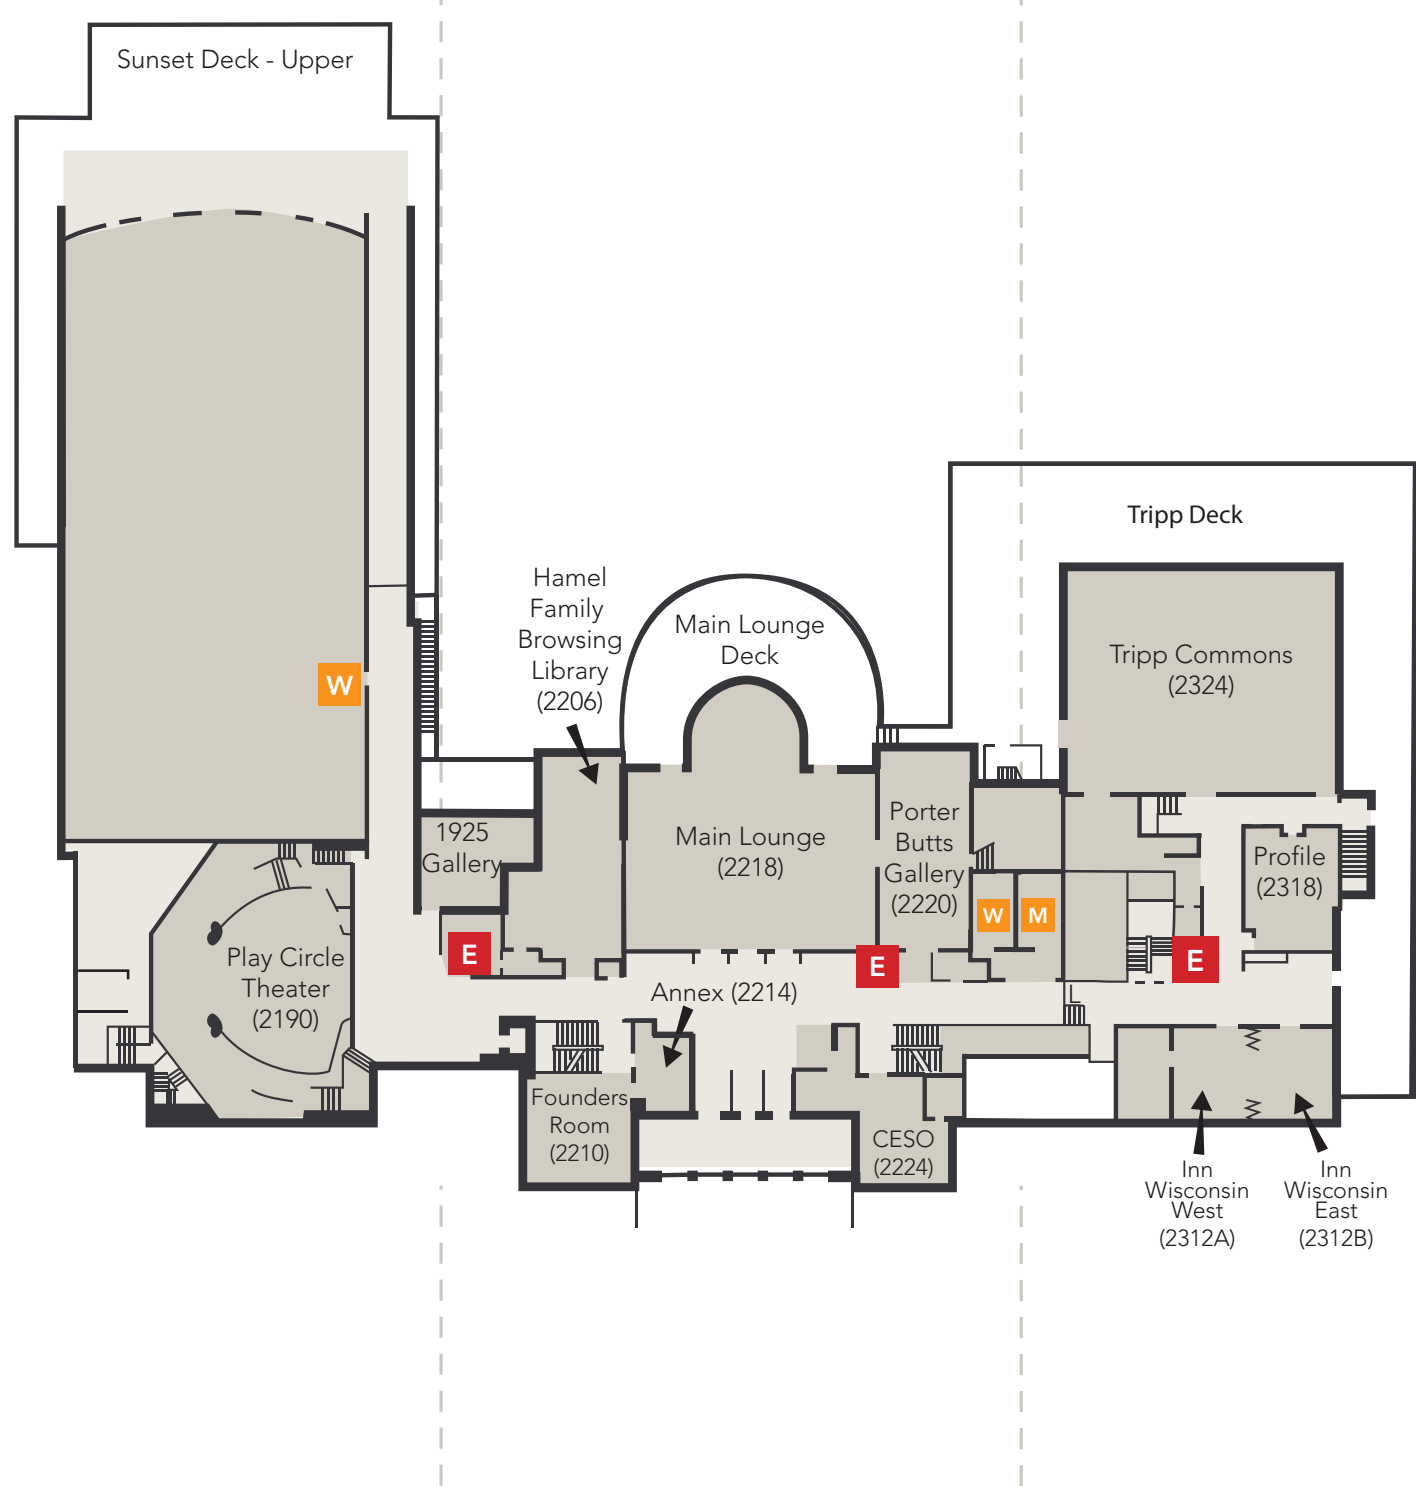

WEST WING

CENTRAL CORE

EAST WING

2