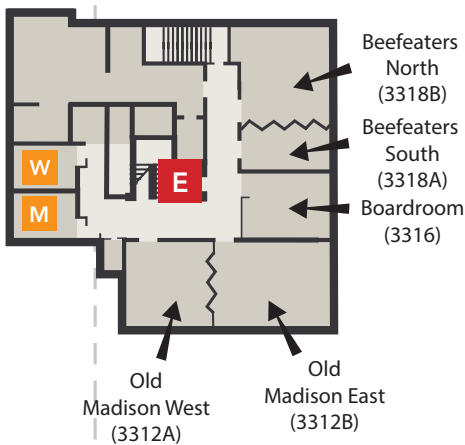

Questions? Call the Campus and Visitor Relations information desk at Memorial Union 608.265.3000

Find us online at [union.wisc.edu](http://union.wisc.edu)

WEST WING

CENTRAL CORE

EAST WING

5R

WEST WING

CENTRAL CORE

EAST WING

4

WEST WING

CENTRAL CORE

EAST WING

WEST WING

CENTRAL CORE

EAST WING

2

WEST WING

CENTRAL CORE

EAST WING

1

WEST WING

CENTRAL CORE

EAST WING

Lower  
Level