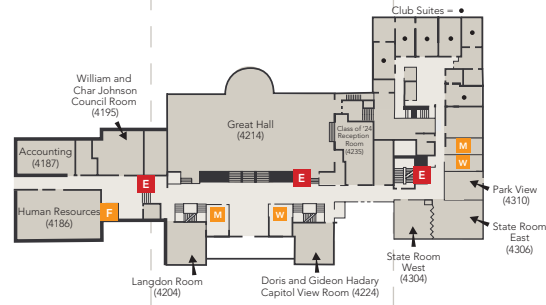

Memorial Union Directory

(Alphabetical)