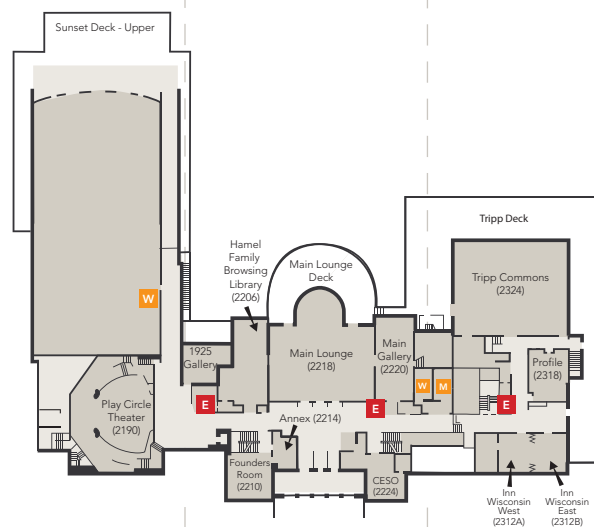

Memorial Union Directory

(Alphabetical)