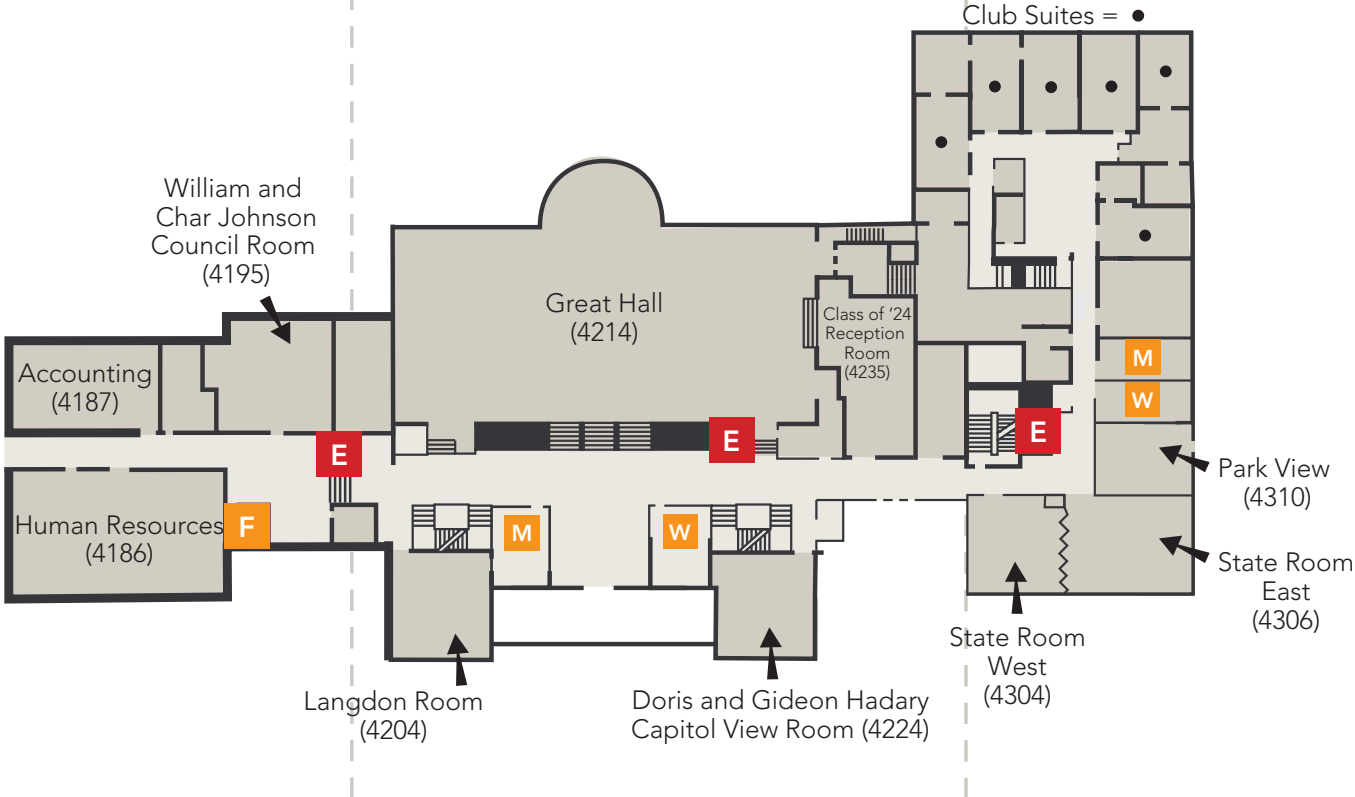

WEST WING

CENTRAL CORE

EAST WING