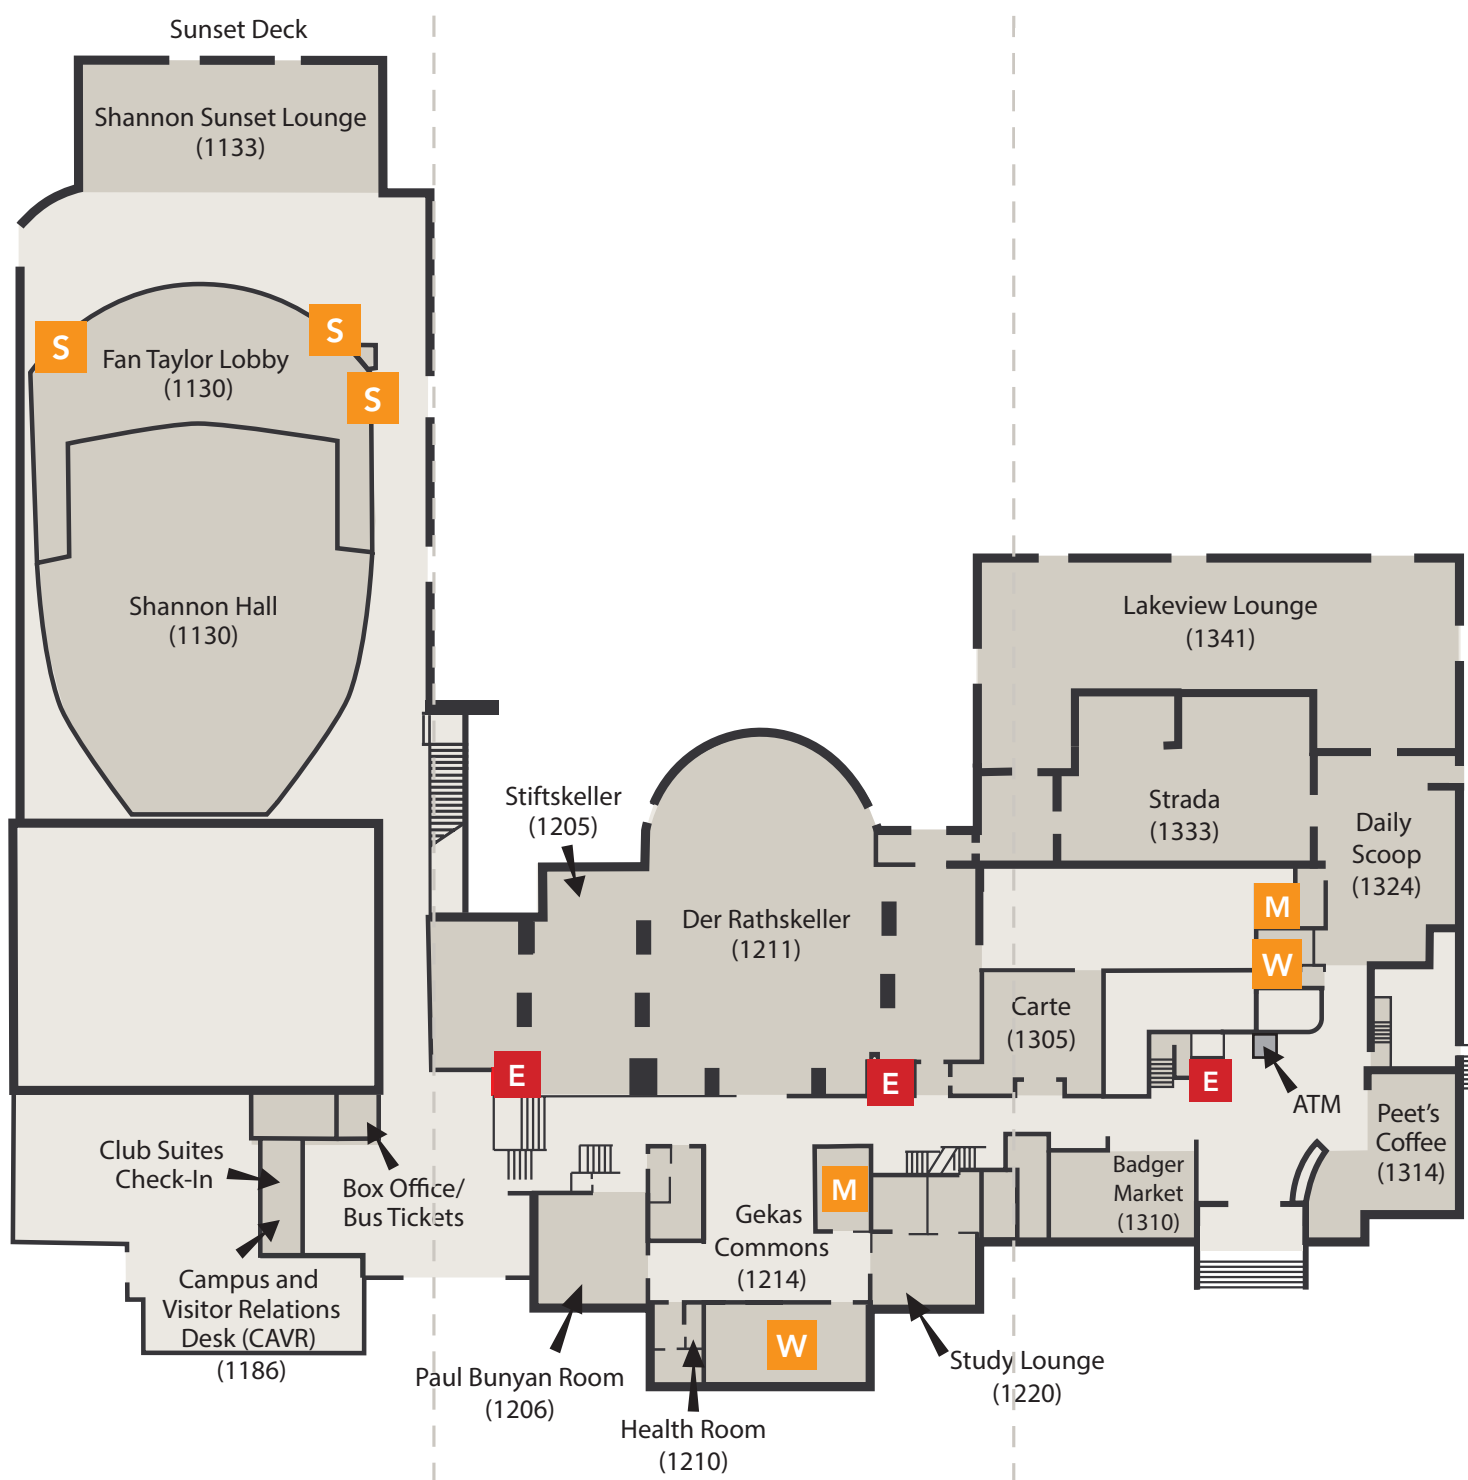

WEST WING

CENTRAL CORE

EAST WING