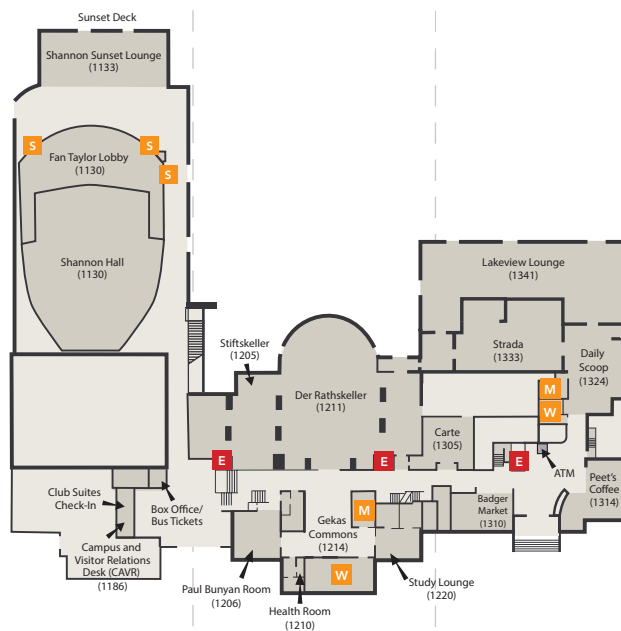

Lower Level