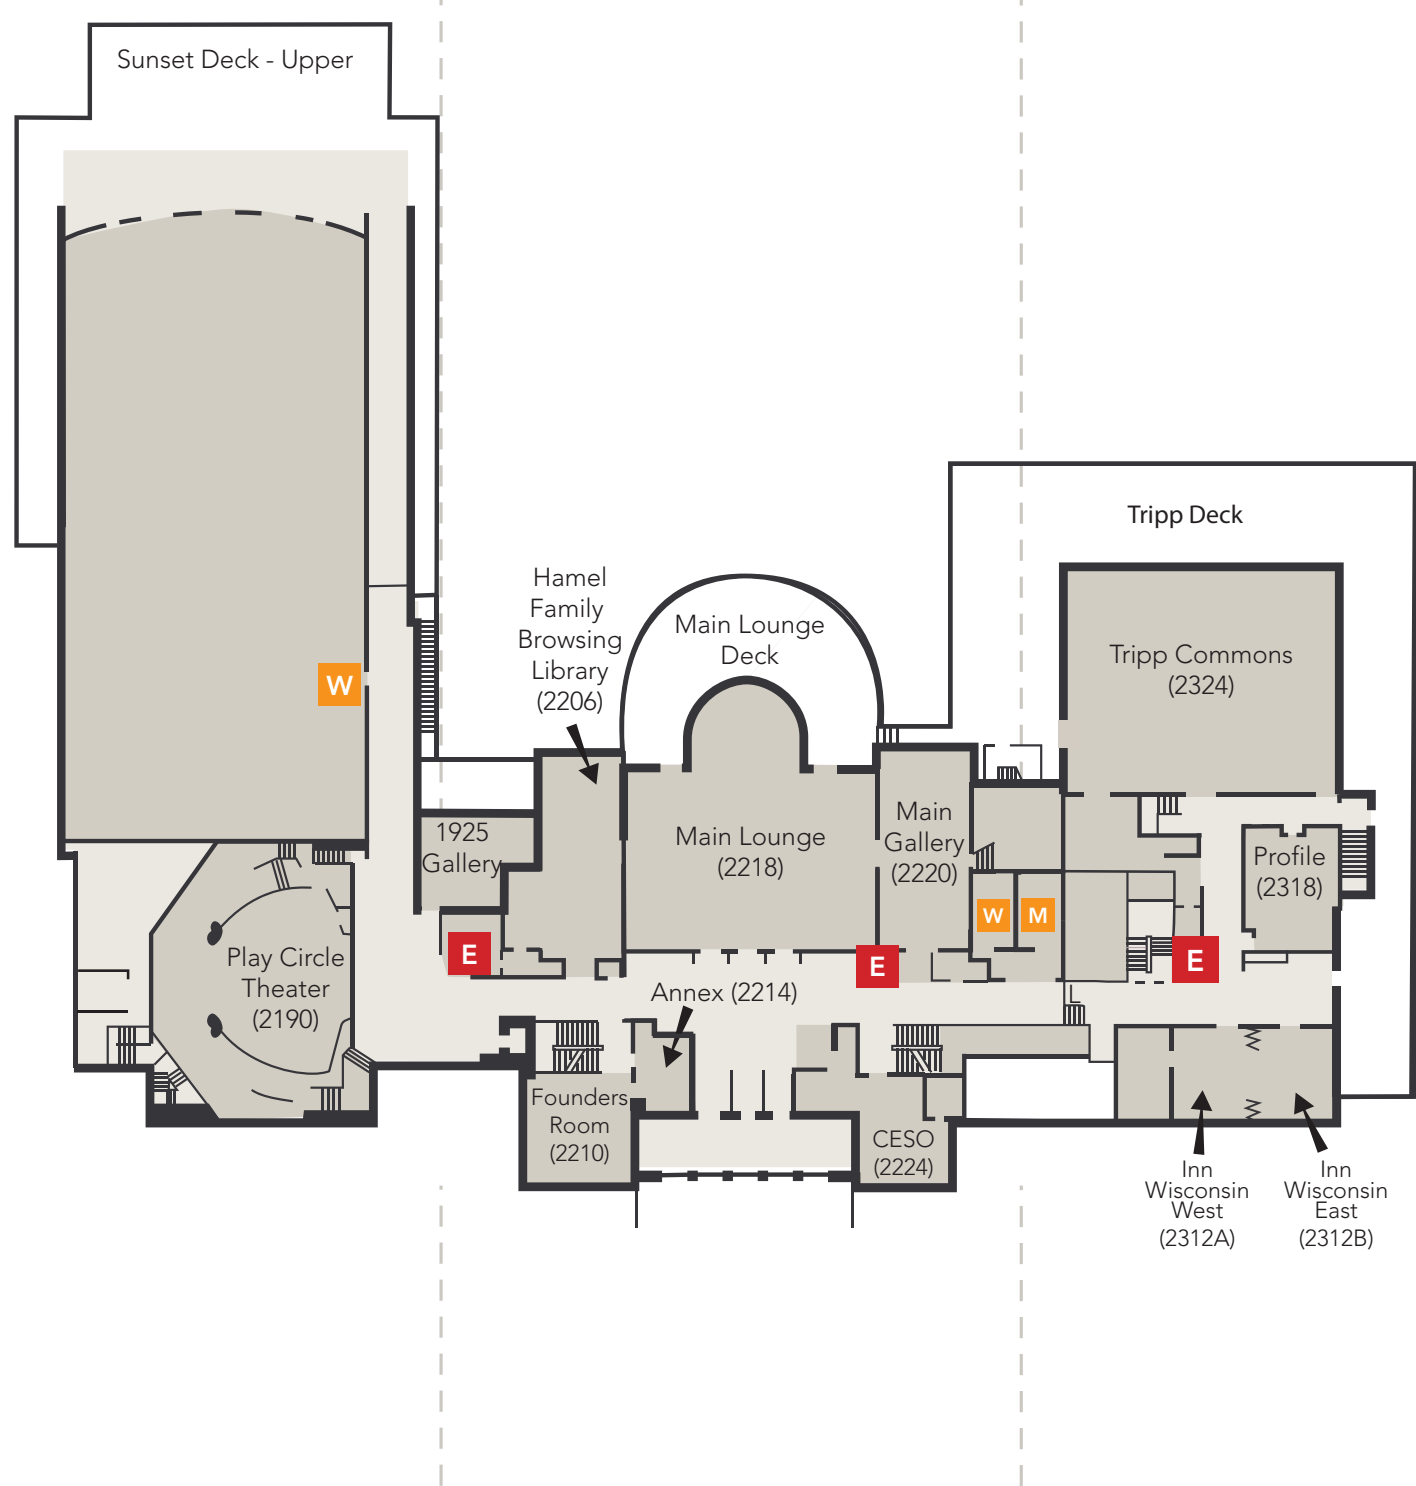

WEST WING

CENTRAL CORE

EAST WING

2